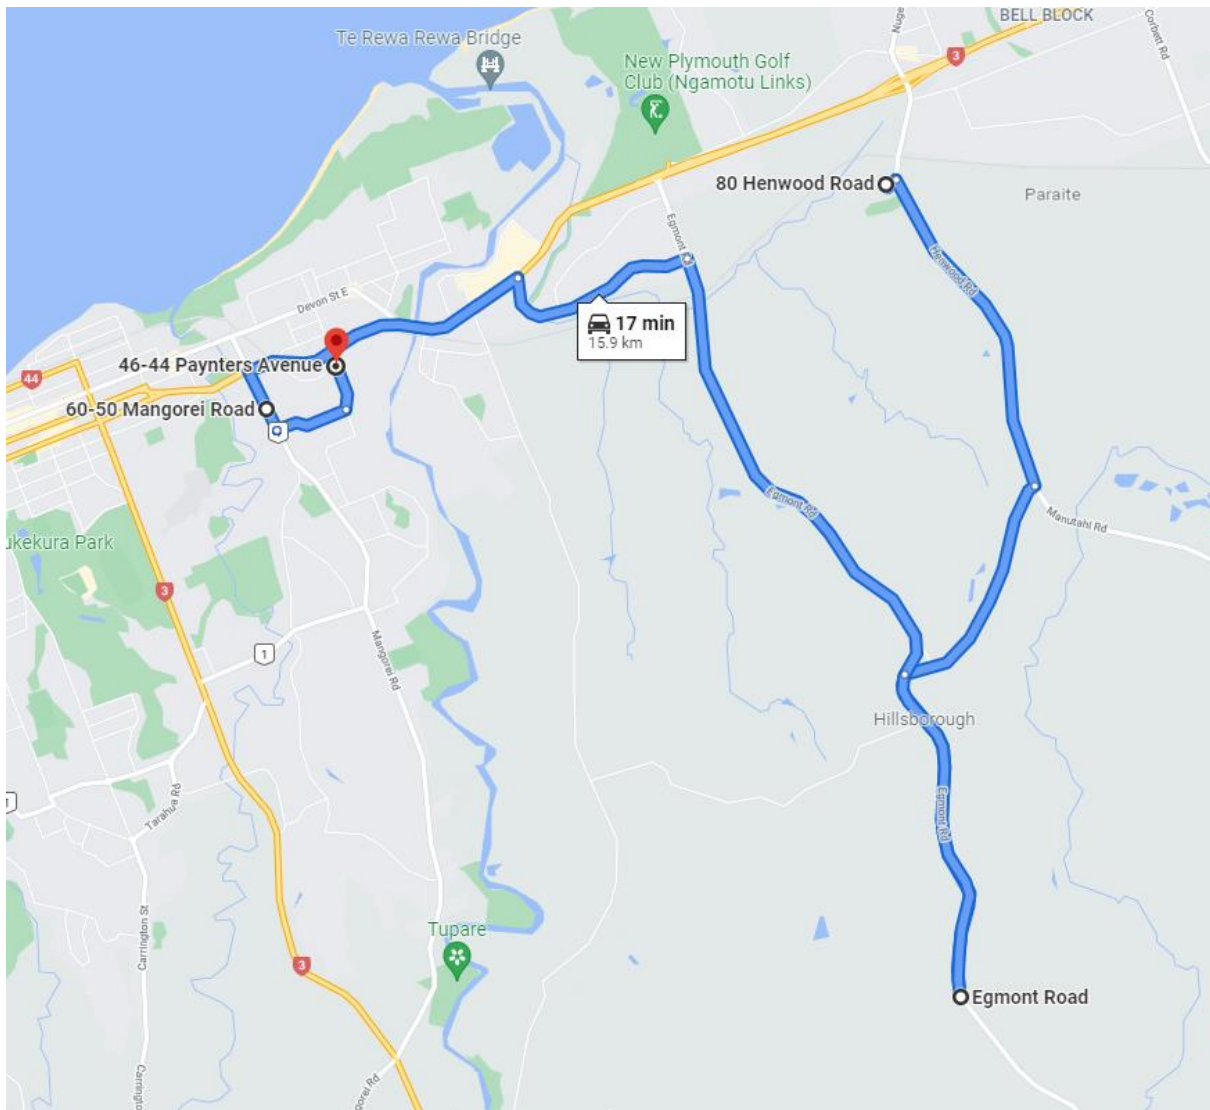

Bus # D070402

Morning

- 07:40 Starts 67 Henwood Rd
- Egmont Rd up to Waiwakaiho Rd
- NPGHS
- SHGC -Connect to Bus # D070407 for NPBHS and Highlands

Afternoon

- Starts Highlands 15:25
- NPBHS
- NPGHS – Connect with D07407 (from FDMC to Smart/Corbett Rds) and D07412 (to Mangorei Rd)
- SHGC
- Egmont Rd
- Henwood Rd

Morning

Afternoon